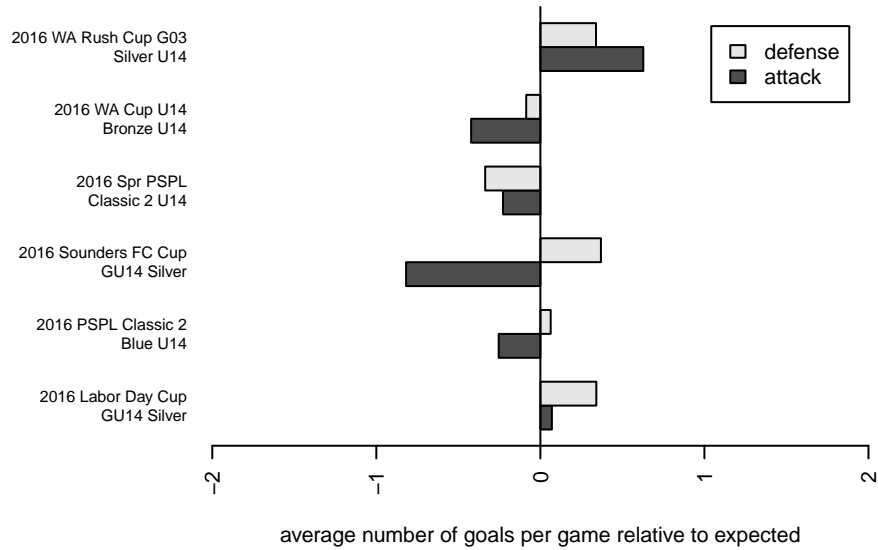

ISC Gunners B G03

Issaquah SC
 Issaquah, WA
 G03 total strength=961
 attack=2.21 defense=1.38
 fall league = PSPL Classic 2 Blue U14
 spr league = Spr PSPL Classic 2 U14

alt names used:
 ISC GUNNERS FC ISC GUNNERS G03 B (W/
 ISC GUNNERS FCISC GUNNERS G03 B
 ISC Gunners G03B
 ISC Gunners G03B
 ISC Gunners G03B
 ISC Gunners G03B
 ISC GUNNERS FC ISC GUNNERS G03 B (W/

Venues played:
 2016 Gunners Invitational 2003 Gold
 2016 Sounders FC Cup GU14 Silver
 2016 WA Rush Cup G03 Silver U14
 2016 Labor Day Cup GU14 Silver
 2016 PSPL Classic 2 Blue U14
 2016 Spr PSPL Classic 2 U14
 2016 WA Cup U14 Bronze U14

**attack and defense variance (black dot)
relative to other teams
and top 10 in region**

**attack and defense rating
relative to others at age
and all opponents in last 13 months**

Performance relative to 13 month average