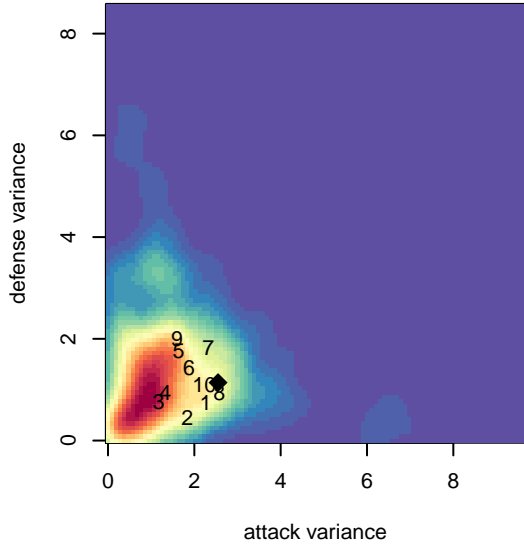

ISC Gunners B G03

Issaquah SC
 Issaquah, WA
 G03 total strength=961
 attack=2.21 defense=1.38
 fall league = PSPL Classic 2 Blue U14
 spr league = Spr PSPL Classic 2 U14

alt names used:
 ISC GUNNERS FC ISC GUNNERS G03 B (W/
 ISC GUNNERS FCISC GUNNERS G03 B
 ISC Gunners G03B
 ISC Gunners G03B
 ISC Gunners G03B
 ISC Gunners G03B
 ISC GUNNERS FC ISC GUNNERS G03 B (W/

**attack and defense variance (black dot)
relative to other teams
and top 10 in region**

**attack and defense rating
relative to others at age
and all opponents in last 13 months**

Performance relative to 13 month average