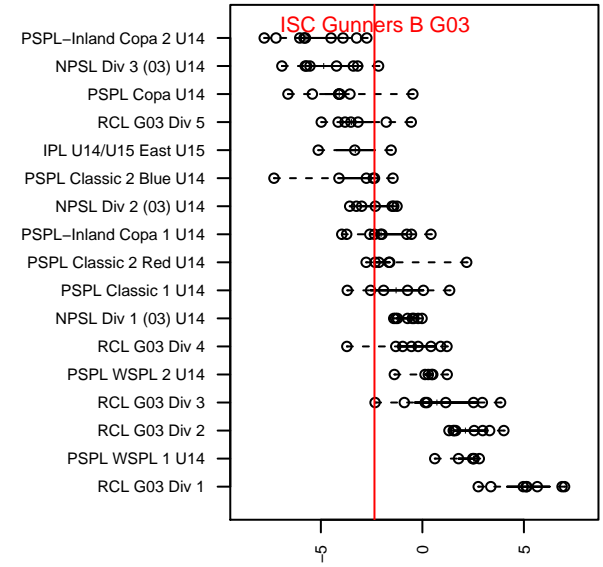

ISC Gunners B G03

Issaquah SC
 Issaquah, WA
 G03 total strength=961
 attack=2.21 defense=1.38
 fall league = PSPL Classic 2 Blue U14
 spr league = Spr PSPL Classic 2 U14

alt names used:
 ISC GUNNERS FC ISC GUNNERS G03 B (W/
 ISC GUNNERS FCISC GUNNERS G03 B
 ISC Gunners G03B
 ISC Gunners G03B
 ISC Gunners G03B
 ISC Gunners G03B
 ISC GUNNERS FC ISC GUNNERS G03 B (W/

Venues played:
 2016 Gunners Invitational 2003 Gold
 2016 Sounders FC Cup GU14 Silver
 2016 WA Rush Cup G03 Silver U14
 2016 Labor Day Cup GU14 Silver
 2016 PSPL Classic 2 Blue U14
 2016 Spr PSPL Classic 2 U14
 2016 WA Cup U14 Bronze U14

**attack and defense variance (black dot)
relative to other teams
and top 10 in region**

**attack and defense rating
relative to others at age
and all opponents in last 13 months**

Performance relative to 13 month average