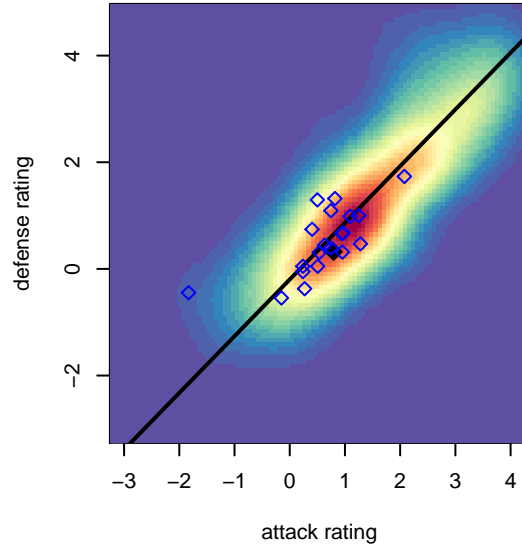

ISC Gunners B G03

Issaquah SC
 Issaquah, WA
 G03 total strength=961
 attack=2.21 defense=1.38
 fall league = PSPL Classic 2 Blue U14
 spr league = Spr PSPL Classic 2 U14

alt names used:
 ISC GUNNERS FC ISC GUNNERS G03 B (W/
 ISC GUNNERS FCISC GUNNERS G03 B
 ISC Gunners G03B
 ISC Gunners G03B
 ISC Gunners G03B
 ISC Gunners G03B
 ISC GUNNERS FC ISC GUNNERS G03 B (W/

**attack and defense variance (black dot)
relative to other teams
and top 10 in region**

**attack and defense rating
relative to others at age
and all opponents in last 13 months**

Performance relative to 13 month average