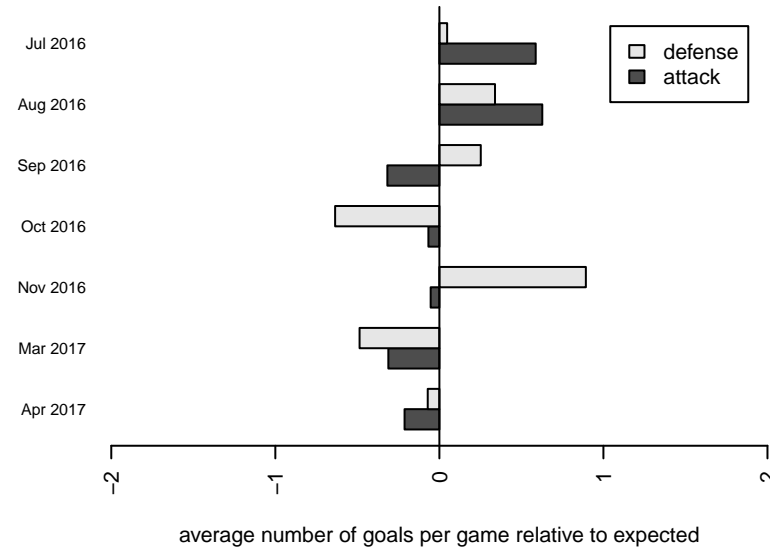

Performance relative to 13 month average