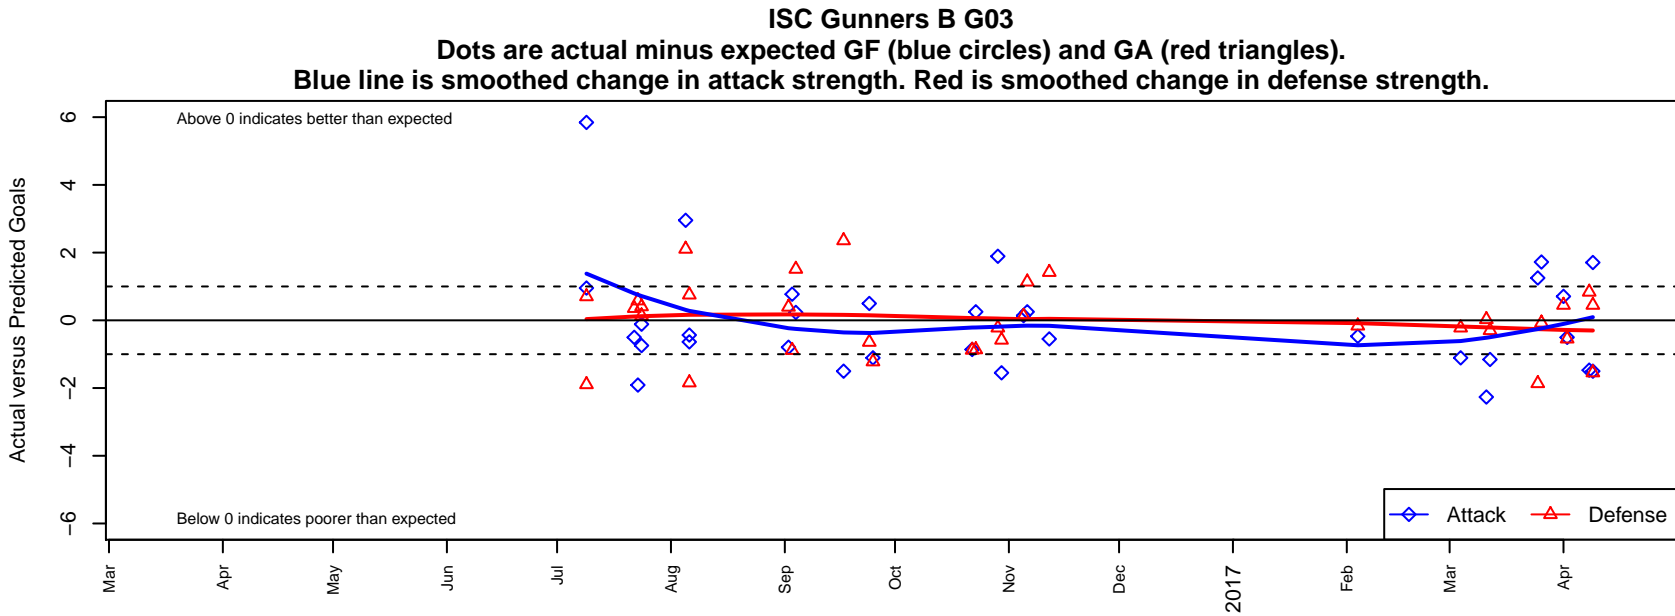

ISC Gunners B G03

Issaquah SC
 Issaquah, WA
 G03 total strength=961
 attack=2.21 defense=1.38
 fall league = PSPL Classic 2 Blue U14
 spr league = Spr PSPL Classic 2 U14

alt names used:
 ISC GUNNERS FC ISC GUNNERS G03 B (W/
 ISC GUNNERS FCISC GUNNERS G03 B
 ISC Gunners G03B
 ISC Gunners G03B
 ISC Gunners G03B
 ISC Gunners G03B
 ISC GUNNERS FC ISC GUNNERS G03 B (W/

**attack and defense variance (black dot)
relative to other teams
and top 10 in region**

**attack and defense rating
relative to others at age
and all opponents in last 13 months**

Performance relative to 13 month average